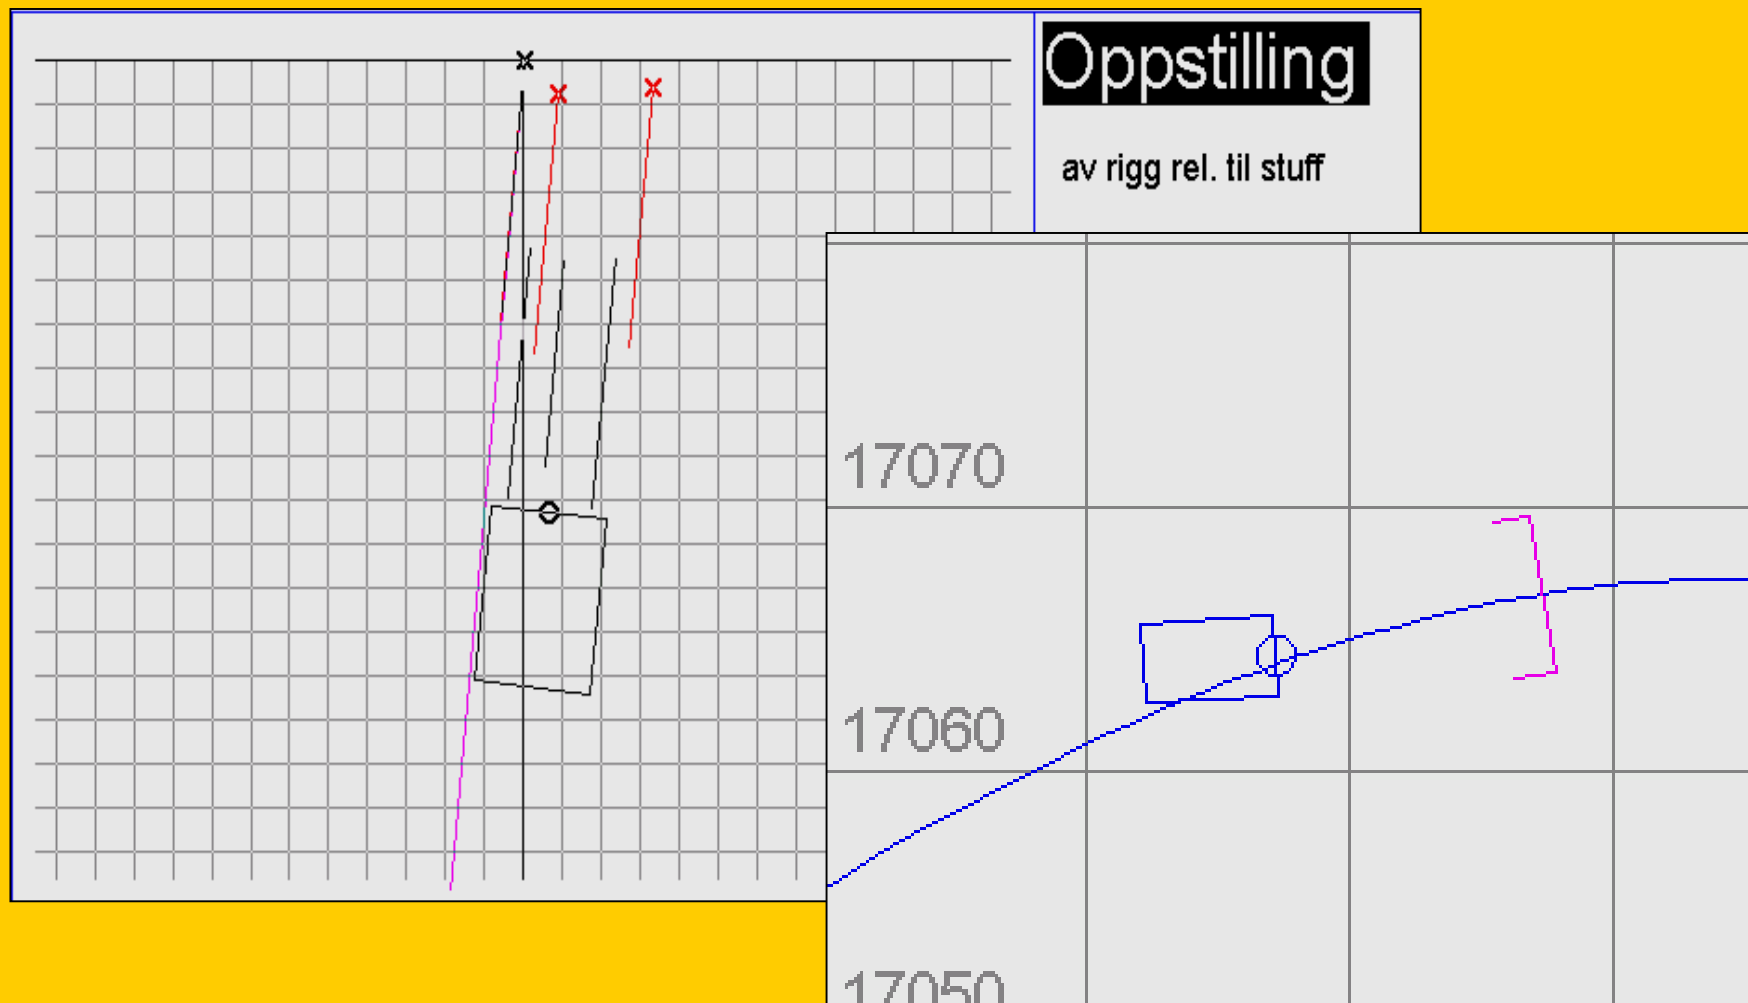

# Face setup - navigation

# Jumbo navigation with Bever Profiler 2000

# Jumbo navigation with Bever Profiler 2000

Laser, fixed point  
and checkpoint

# AMV Jumbo navigation at face with total station (Trimble)

**Reflector  
prisma  
with ID**

**1 Back**

**2 Front**

**3 Fixed**