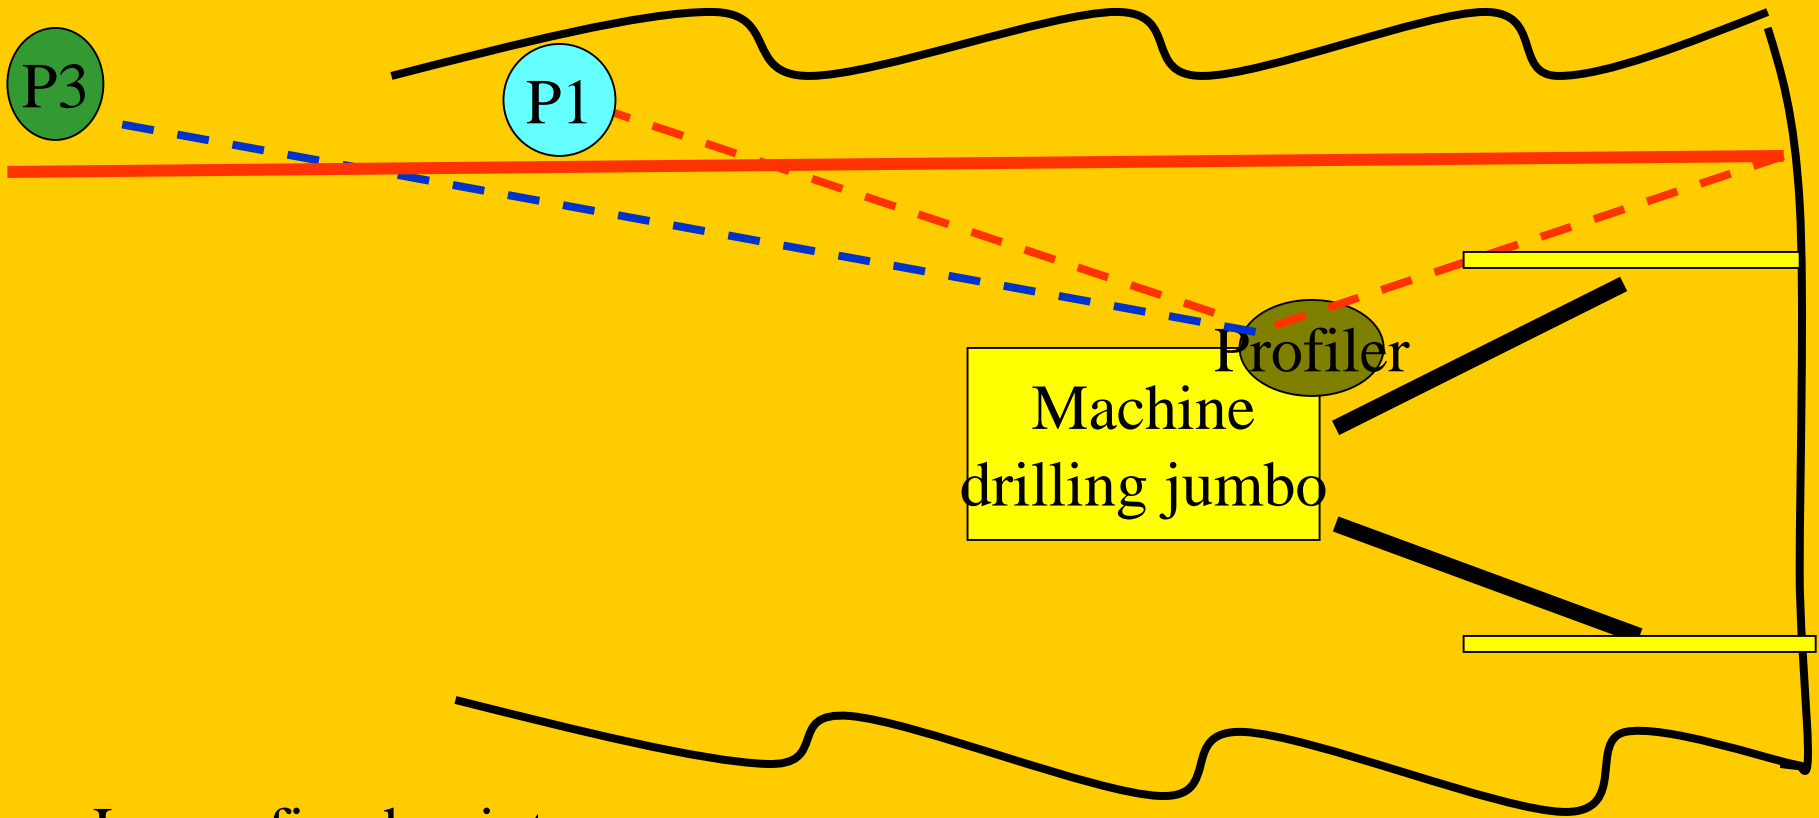

# Face setup - navigation

# Jumbo navigation with Bever Profiler 2000

Laser, fixed point  
and checkpoint

# AMV Jumbo navigation at face with total station (Trimble)

**Reflector  
prisma  
with ID**

**1 Back**

**2 Front**

**3 Fixed**

# Jumbo navigation with total station