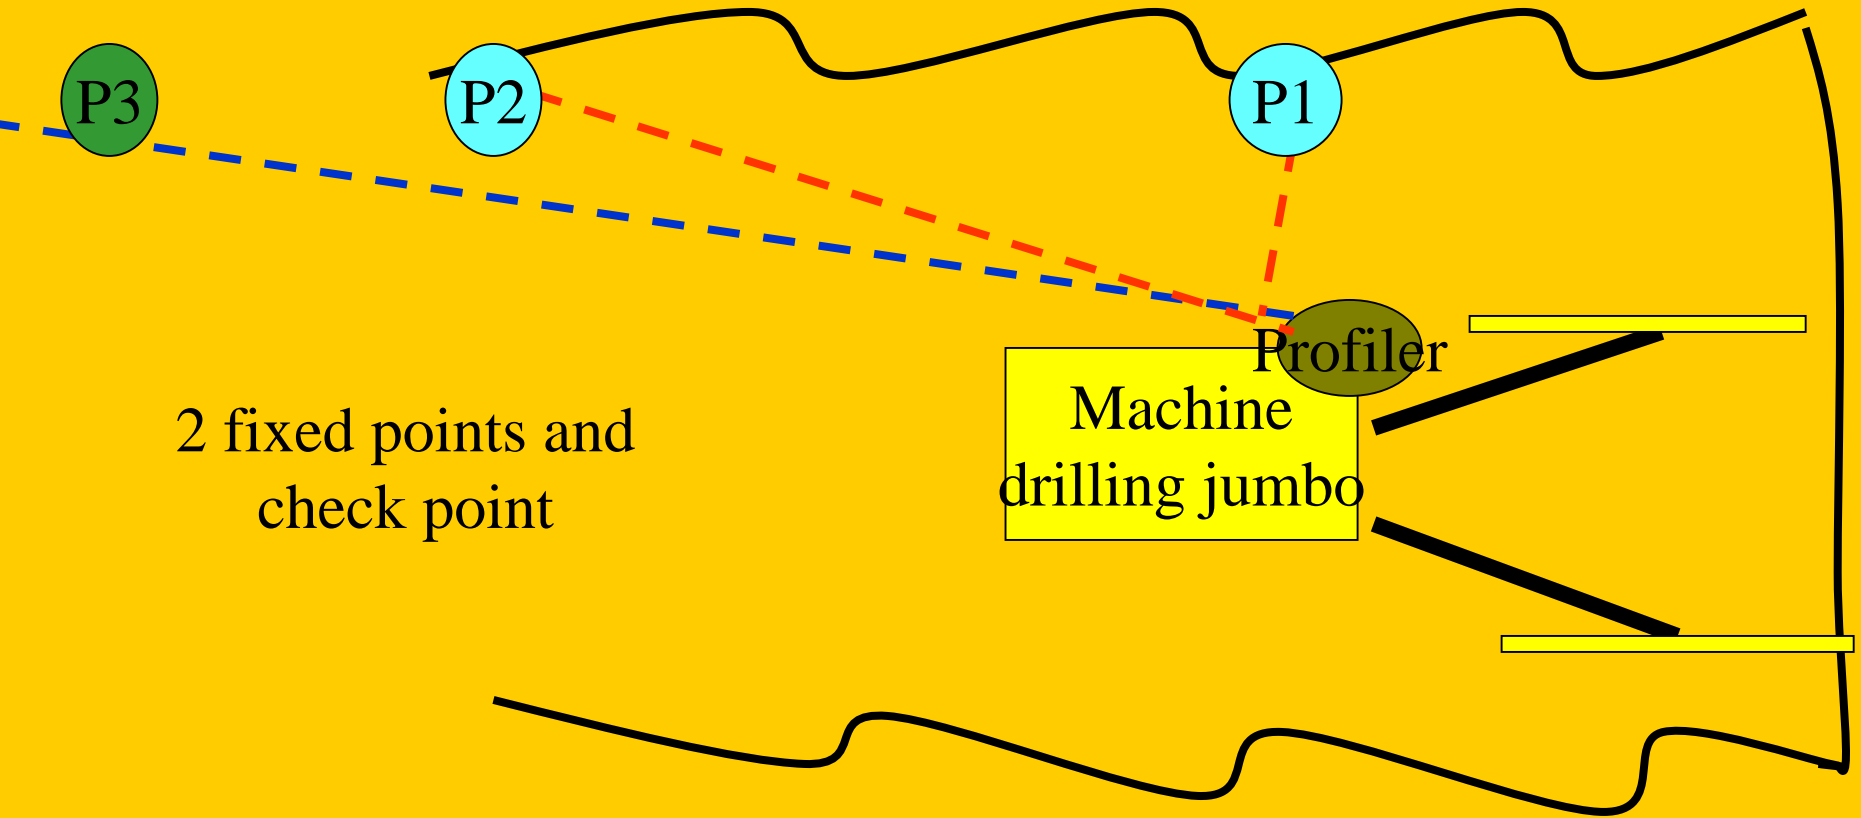

# Face setup - navigation

# Jumbo navigation with Bever Profiler 2000

Laser, fixed point  
and checkpoint

# AMV Jumbo navigation at face with total station (Trimble)

**Reflector  
prisma  
with ID**

**1 Back**

**2 Front**

**3 Fixed**

# Jumbo navigation with total station